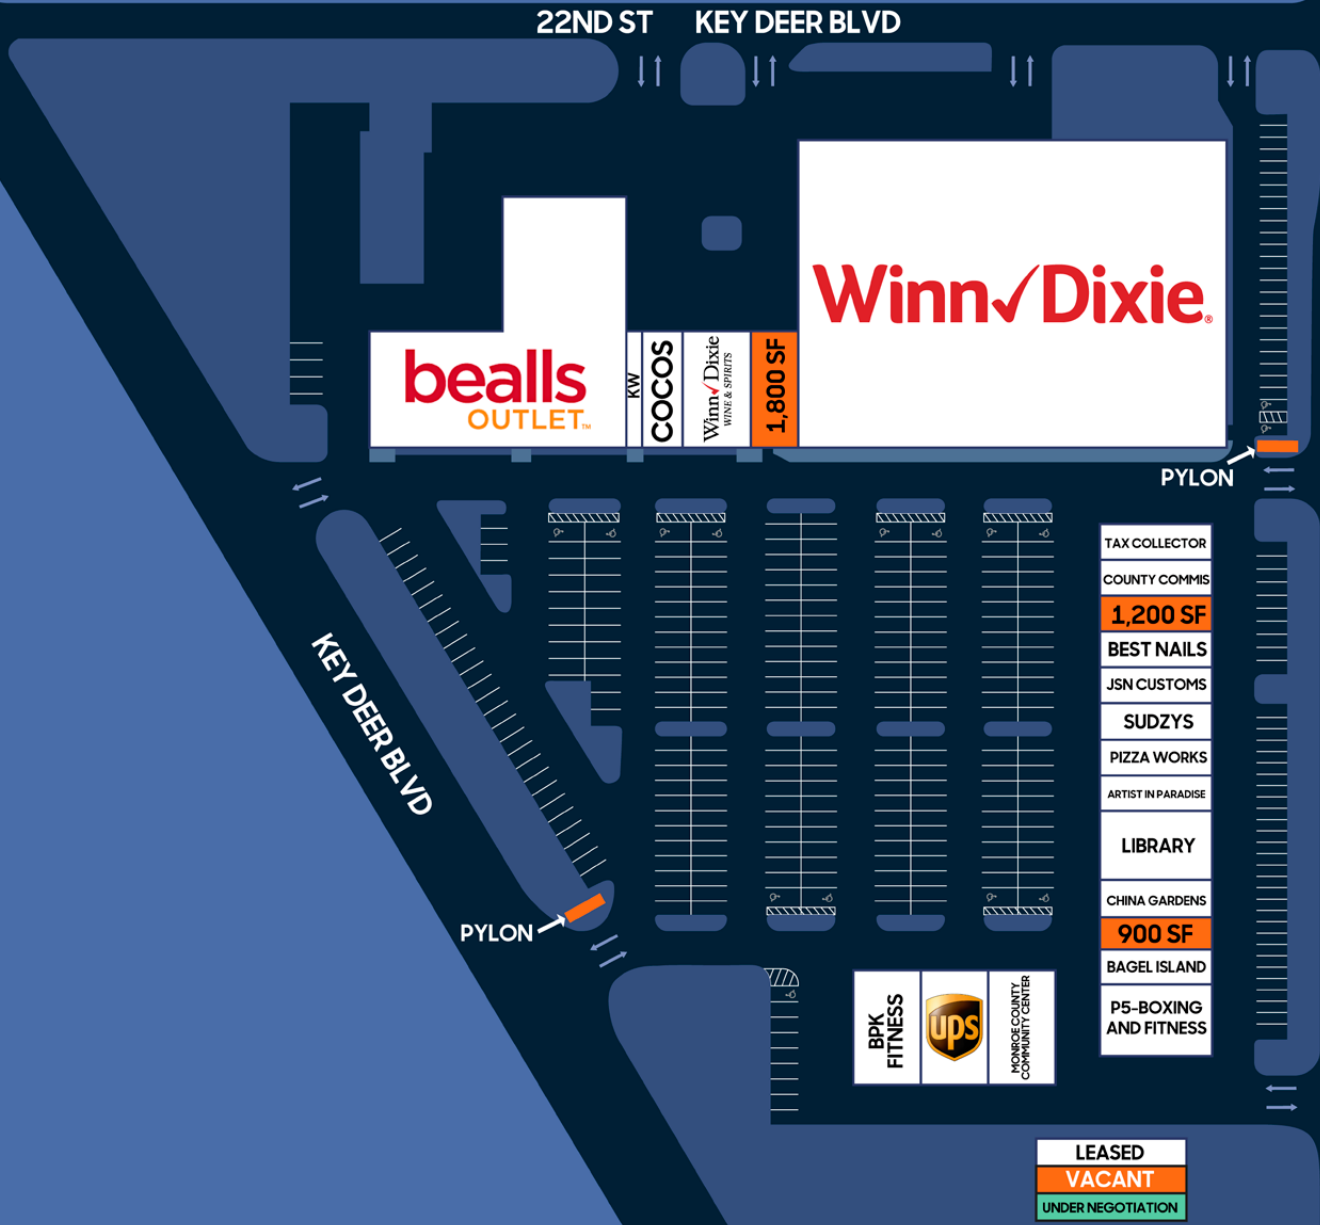

Big Pine Center

mcbrealstate.com

Big Pine Key, FL