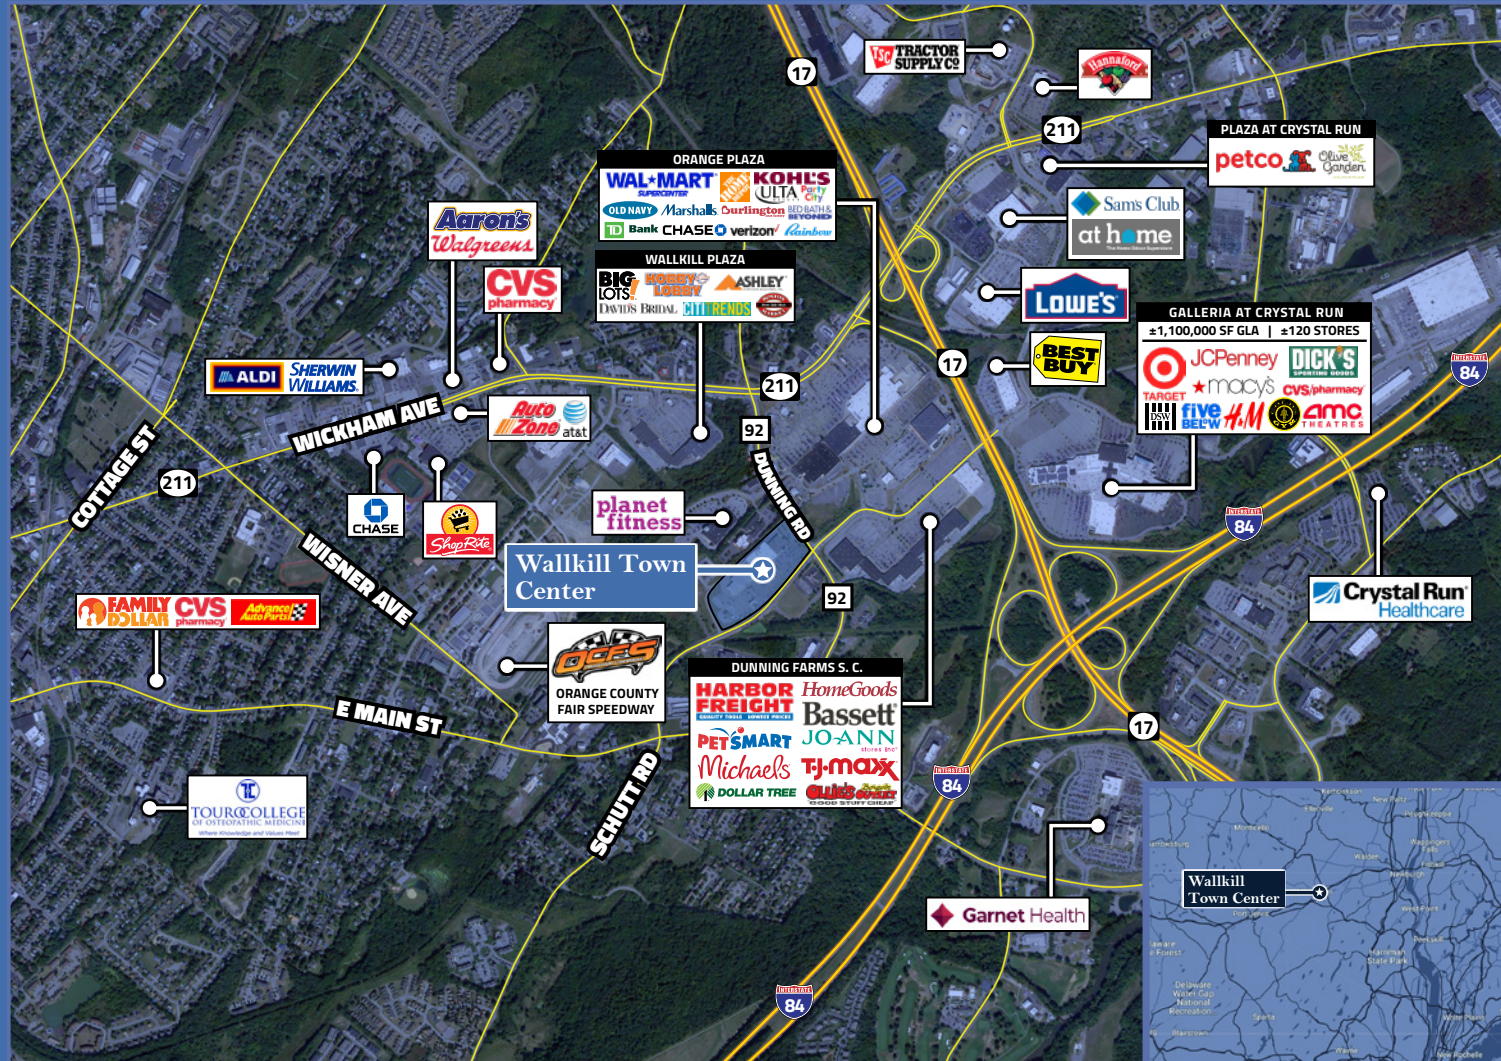

## PROPERTY HIGHLIGHTS

- » 8,200 SF available within grocery anchored center located within Middletown, the largest city in Orange County, New York.
- » Strategic location and diverse tenant mix provide businesses with the chance to access Middletown's expanding market and customer base
- » Easy access to Interstate 84 and Route 17
- » Located in a hub of more than 2,500,000 square feet of retail

# Walkill Town Center

Middletown, NY

# Wallkill Town Center

Middletown, NY