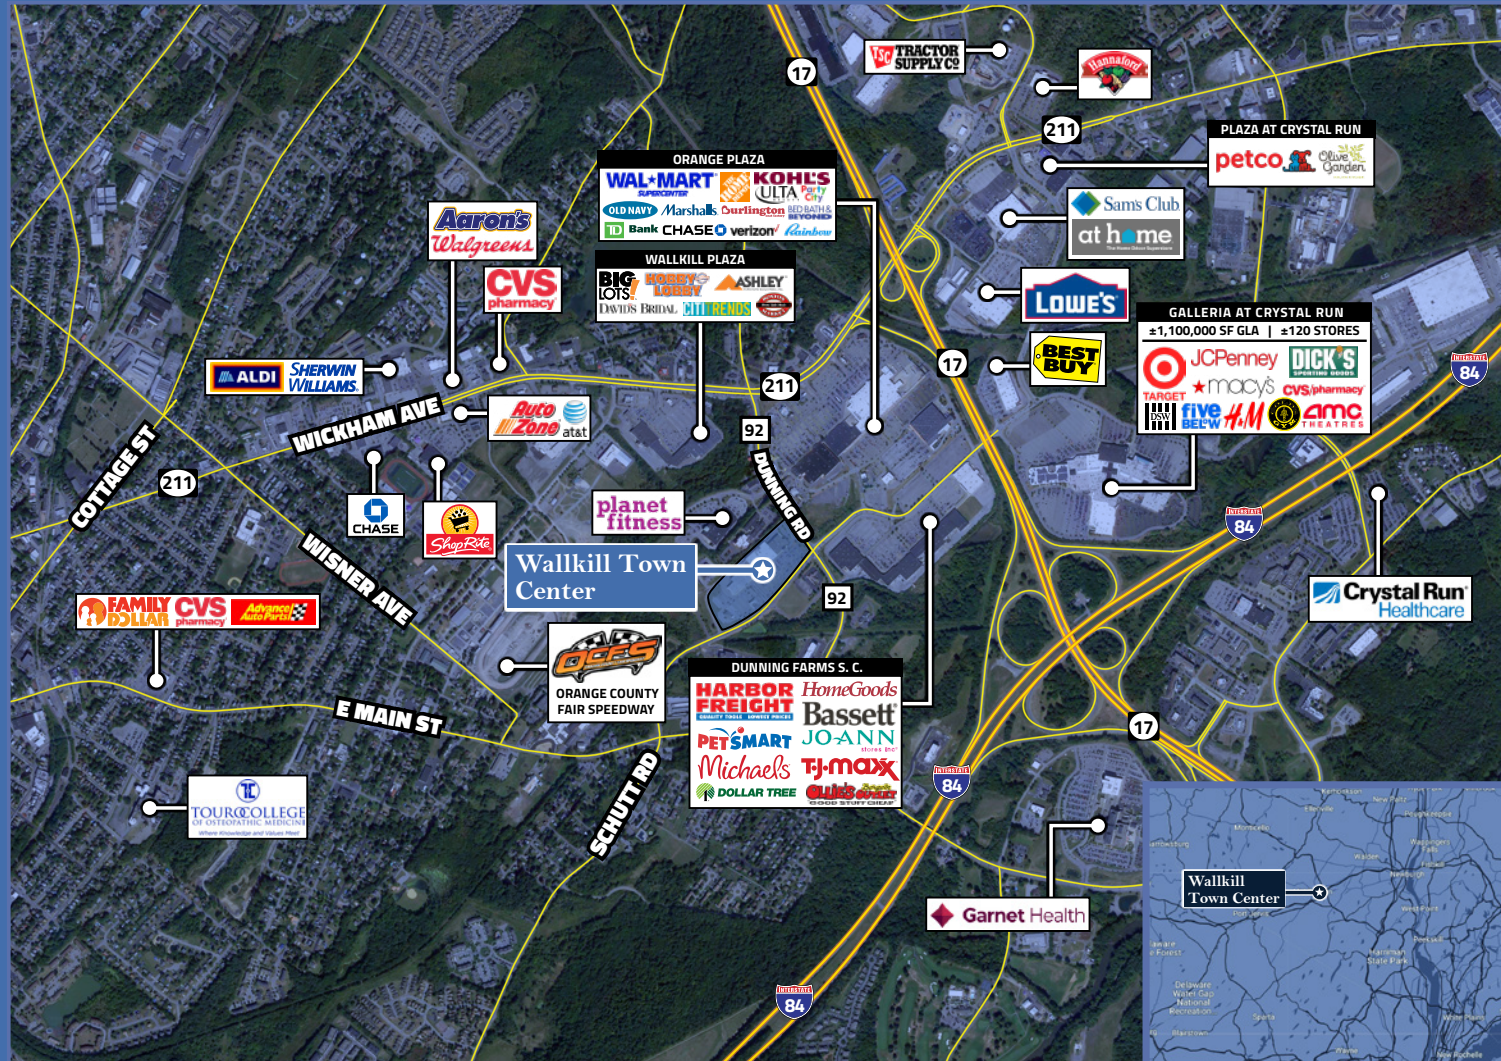

Walkill Town Center

Middletown, NY